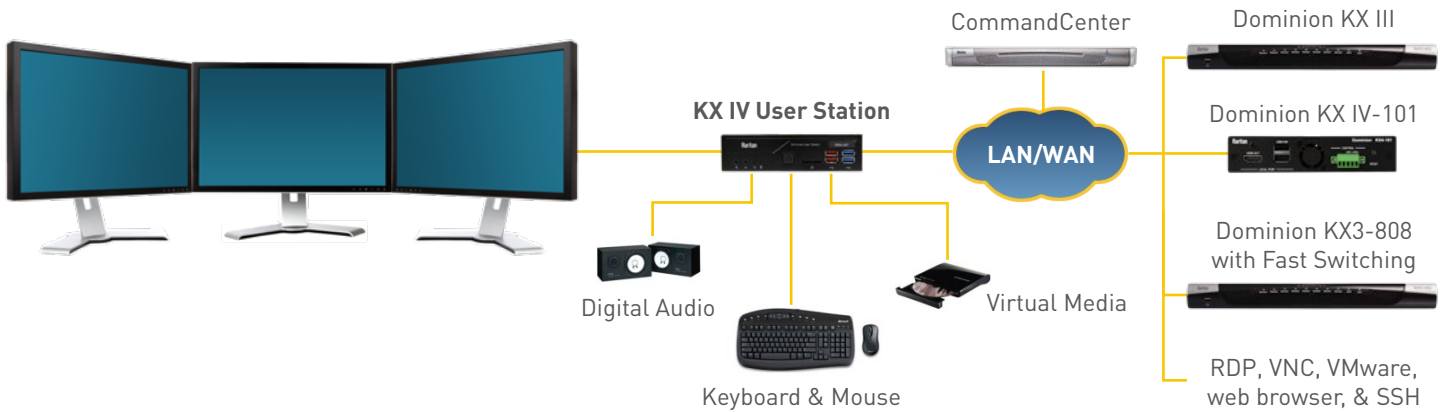

HOW THE DOMINION KX USER STATIONS WORK:

Specifications		
Part Number	DKX3-UST	DKX4-UST
Description	High performance User Station for KX3, 1080p resolution, multiple IP sessions and up to 2 monitors.	Ultra high performance user station provides access for KX3 & KX4, 4K resolution, larger numbers of IP sessions and up to 3 monitors. 3X higher performance than DKX3-UST.
Hardware	Intel Celeron CPU, 4GB RAM, 128GB Solid State Disk	Intel Core i5-8400, 8GB RAM, 128GB Solid State Disk
Video	Single or Dual Display, One HDMI, One DisplayPort. Up to 4K desktop.	HDMI 2.0 x 1+ DisplayPort x 2, Triple video outputs. 4K playback
Network	Dual Gigabit Ethernet Ports, IPv4, IPv6, DHCP or static address	Dual Gigabit Ethernet Ports, IPv4, IPv6, DHCP or static address
Power	Input: 100-240V AC, Output: 19V 4.47A DC, 65W Max	Input: 100-240V AC, Output: 19V 4.47A DC, 90W Max
USB	6 USB 2.0, 2 USB 3.0 for keyboard, mouse, audio & virtual media	4 USB 3.1 Gen 1, 4 USB 3.1 Gen 2 for keyboard, mouse, audio & virtual media
Audio	Microphone In, Speakers Out	Microphone In, Speakers Out
Certifications	FCC/CE/VCCI/cUL/CB	FCC/CE/VCCI/cUL/CB
Dimension	190(L) x 165(W) x 43(H) mm	190(L) x 165(W) x 43(H) mm
Weight	1.4 Kg. 2.3 Kg shipping weight.	1.3 Kg. 2.1 Kg shipping weight.
Rack Mount	Desktop, VESA & Optional 1U bracket	Desktop, VESA & Optional 1U bracket
Temperatures, Humidity	0-40 degrees Celsius. Non-condensing 10-90% humidity.	0-40 degrees Celsius. Non-condensing 10-90% humidity.
Vibration, Altitude	1-200Hz, 1.146 Grms random vibration. Max altitude 2,000 meters.	1-200Hz, 1.146 Grms random vibration. Max altitude 2,000 meters.

Visit www.raritan.com/user-station
or Call 1.800.724.8090 for more information.

©2021 Raritan Inc. All rights reserved. Raritan® is a registered trademarks of Raritan Inc. or its wholly-owned subsidiaries. All others are registered trademarks or trademarks of their respective owners. Raritan began developing KVM switches for IT professionals to manage servers remotely in 1985. Today, as a brand of Legrand, we are a leading provider of intelligent rack PDUs. Our solutions increase the reliability and intelligence of data centers in 9 of the top 10 Fortune 500 technology companies. Learn more at Raritan.com V1270R5

Raritan
A brand of **Legrand**