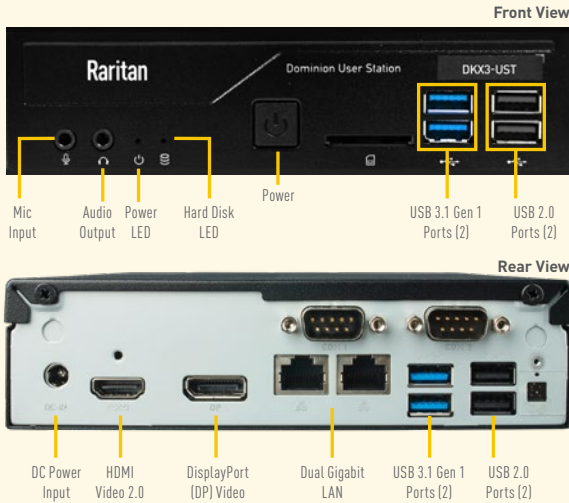

KX User Station Ports and Connections

Dominion KX III User Station (DKX3-UST)