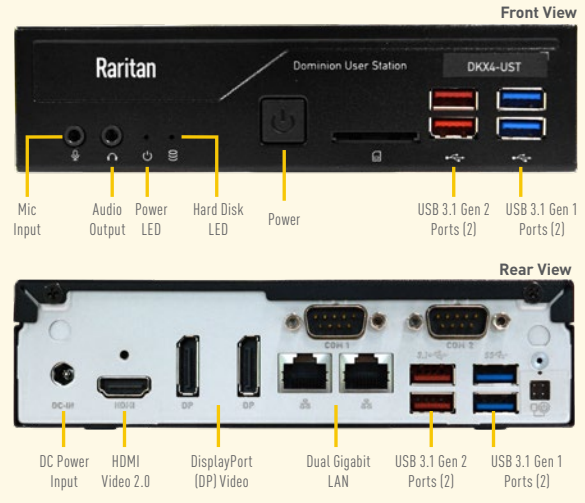

Dominion KX IV User Station (DKX4-UST)